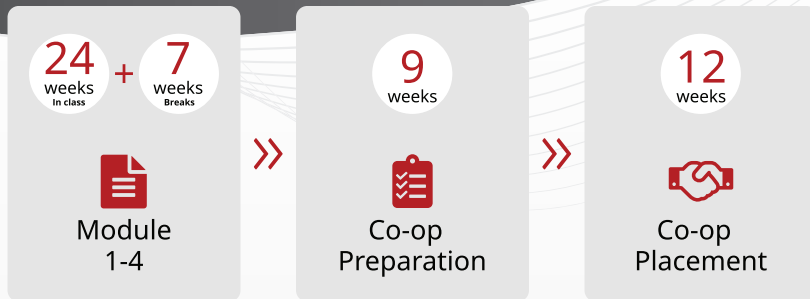

Diploma in Data Analytics Co-op

Start Dates

January, May, September

Program Schedule

Daytime

Program Duration

This one-year Co-op diploma will develop the in-demand skills and knowledge needed to analyze data and drive proactive decision-making to improve business performance.

Program Highlights

- Learn to collect data through automated and traditional methods of data collection
- Gain the skills to handle and analyze large volumes of data and identify data gaps
- Acquire knowledge to use R, the leading programming language in data science and statistics
- Get hands-on experience in using software such as SQL & SAS for data handling and analysis
- Learn to use specialist data visualization packages and tools such as Tableau, Qlik Sense and D3 to visualize data
- **Co-op placement in the field of studies**
(Terms & Conditions apply)

Learning Partners

powered by **aws** educate

tableau

Perlego

Co-op Experience

The co-op term provides you with an opportunity to integrate academic studies with related employment experience.

Modules

- Data Design
- Data Handling & Decision Making
- Working with data using SAS and SQL
- Data Visualization and Interpretation
- Work Placement